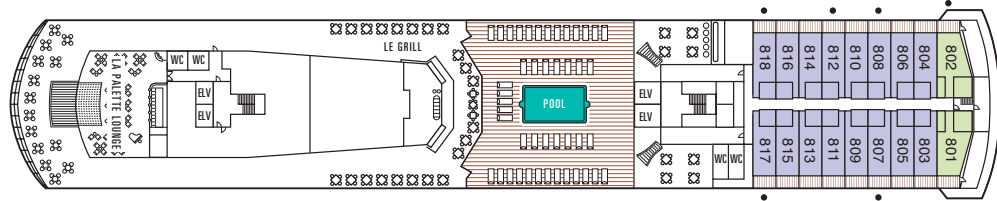

PAUL GAUGUIN deck plans

SUITE CATEGORIES

- CATEGORY OS OWNER'S SUITE
- CATEGORY GS GRAND SUITE
- CATEGORY A DELUXE OCEAN VIEW
- CATEGORY B VERANDA STATEROOM
- CATEGORY C BALCONY STATEROOM
- CATEGORY D WINDOW STATEROOM
- CATEGORY E WINDOW STATEROOM
- CATEGORY F PORTHOLE STATEROOM

DECK NINE

DECK EIGHT

DECK SEVEN

DECK SIX

DECK FIVE

DECK FOUR

DECK THREE