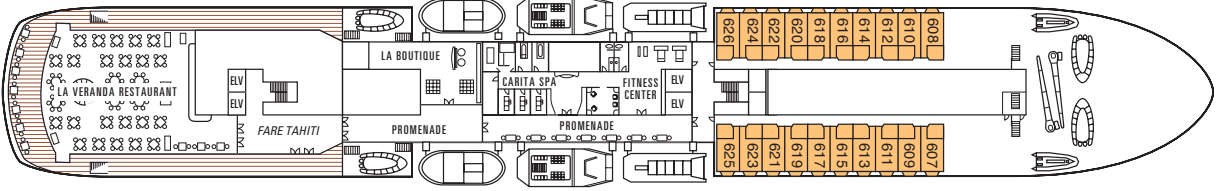

PAUL GAUGUIN deck plans

SUITE CATEGORIES

- CATEGORY OS OWNER'S SUITE
- CATEGORY GS GRAND SUITE
- CATEGORY A DELUXE OCEAN VIEW
- CATEGORY B VERANDA STATEROOM
- CATEGORY C BALCONY STATEROOM
- CATEGORY D WINDOW STATEROOM
- CATEGORY E WINDOW STATEROOM
- CATEGORY F PORTHOLE STATEROOM

DECK NINE

DECK EIGHT

DECK SEVEN

DECK SIX

DECK FIVE

DECK FOUR

DECK THREE