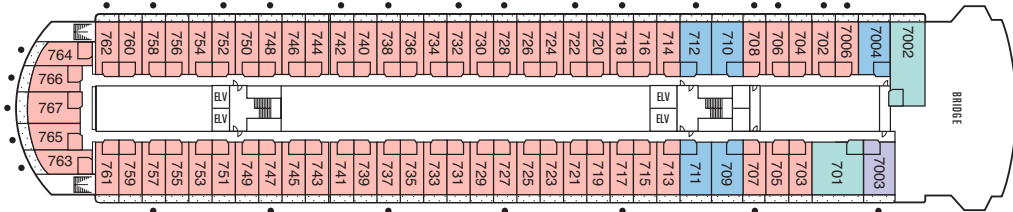

PAUL GAUGUIN deck plans

SUITE CATEGORIES

- CATEGORY OS OWNER'S SUITE
- CATEGORY GS GRAND SUITE
- CATEGORY A DELUXE OCEAN VIEW
- CATEGORY B VERANDA STATEROOM
- CATEGORY C BALCONY STATEROOM
- CATEGORY D WINDOW STATEROOM
- CATEGORY E WINDOW STATEROOM
- CATEGORY F PORTHOLE STATEROOM

DECK NINE

DECK EIGHT

DECK SEVEN

DECK SIX

DECK FIVE

DECK FOUR

DECK THREE