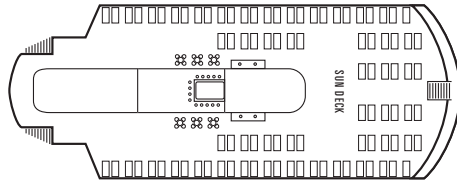

PAUL GAUGUIN deck plans

SUITE CATEGORIES

- CATEGORY OS OWNER'S SUITE
- CATEGORY GS GRAND SUITE
- CATEGORY A DELUXE OCEAN VIEW
- CATEGORY B VERANDA STATEROOM
- CATEGORY C BALCONY STATEROOM
- CATEGORY D WINDOW STATEROOM
- CATEGORY E WINDOW STATEROOM
- CATEGORY F PORTHOLE STATEROOM

DECK NINE

DECK EIGHT

DECK SEVEN

DECK SIX

DECK FIVE

DECK FOUR

DECK THREE